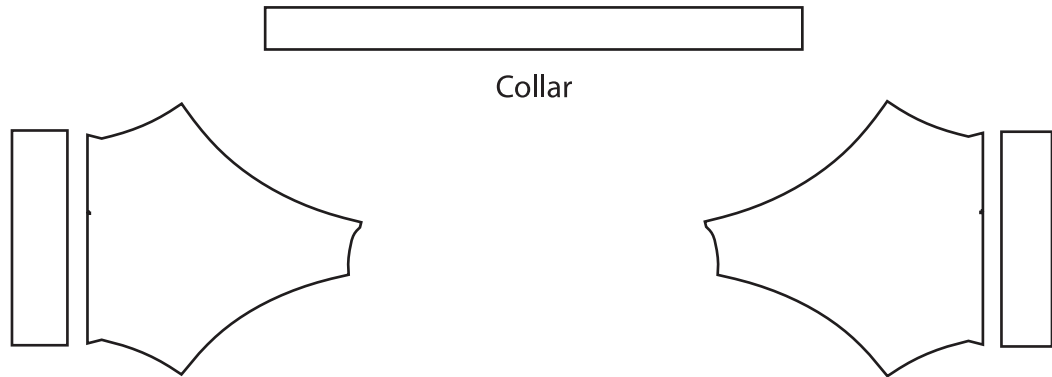

MEN RACING JERSEY

REMARK:

- 1) CMYK Color mode
- 2) Please OUTLINE all the fonts
- 3) Please EXPAND all the lines

Collar

Right sleeve

Left sleeve

Jersey Front

Jersey Back

Side panel (L)

Side panel (R)

Rear Pockets

MEN RACING JERSEY

REMARK:

- 1) CMYK Color mode
- 2) Please OUTLINE all the fonts
- 3) Please EXPAND all the lines

Top (Club Cut)		XS	S	M	L	XL	2XL
A	Body Length	54	56	58	60	62	65
B	Shoulder	38	41	43	45	48	51
C	Chest	42	44	46	48	50	52
D	Waist	32	34	36	38	42	44
Suggest fitting							
Height (in cm)		160-165	165-170	170-175	175-180	180-185	185-190
Weight (in kg)		50-55	55-60	60-65	65-70	70-75	75-80

cm
cm
cm
cm

The size is measured lay the short jersey on a flat surface by hand. The stretch material may affect the measurement in 1-2 cm tolerance. If you need full size sample, please contact us.

My Order	XS	S	M	L	XL	2XL	Total
Men short Jersey							pcs