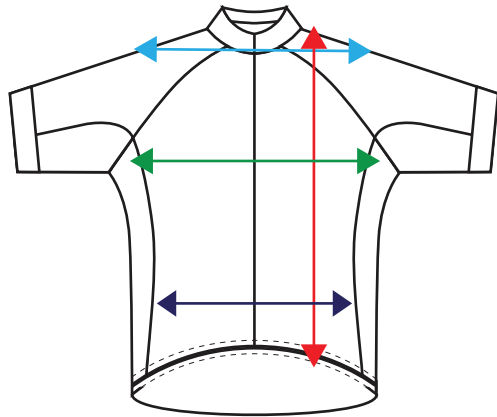

MEN RACING JERSEY

REMARK:

- 1) CMYK Color mode
- 2) Please OUTLINE all the fonts
- 3) Please EXPAND all the lines

Collar

Right sleeve

Left sleeve

Jersey Front

Jersey Back

Side panel (L)

Side panel (R)

Rear Pockets

MEN RACING JERSEY

REMARK:

- 1) CMYK Color mode
- 2) Please OUTLINE all the fonts
- 3) Please EXPAND all the lines

Top (Club Cut)		XS	S	M	L	XL	2XL
A	Body Length	54	56	58	60	62	65
B	Shoulder	38	41	43	45	48	51
C	Chest	42	44	46	48	50	52
D	Waist	32	34	36	38	42	44
Suggest fitting							
Height (in cm)		160-165	165-170	170-175	175-180	180-185	185-190
Weight (in kg)		50-55	55-60	60-65	65-70	70-75	75-80

cm
cm
cm
cm

The size is measured lay the short jersey on a flat surface by hand. The stretch material may affect the measurement in 1-2 cm tolerance. If you need full size sample, please contact us.

My Order	XS	S	M	L	XL	2XL	Total
Men short Jersey							pcs