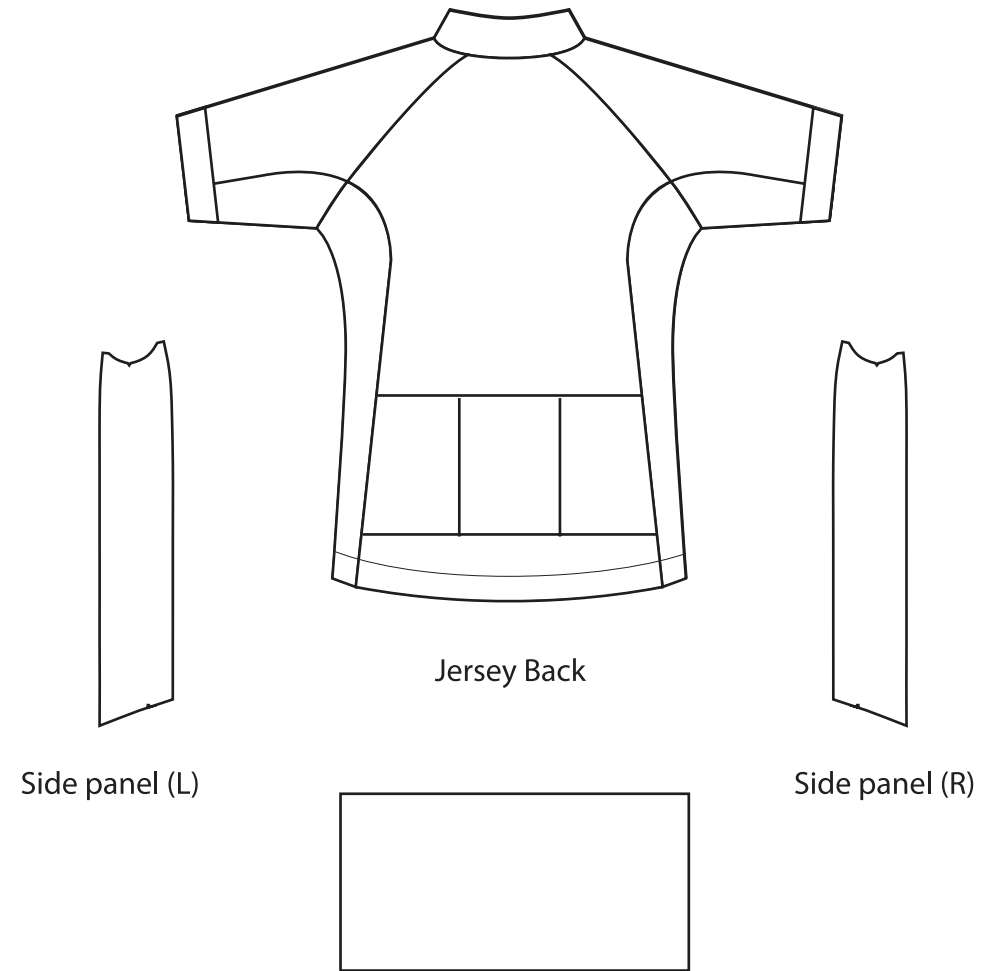

MEN RACING JERSEY

REMARK:

- 1) CMYK Color mode
- 2) Please OUTLINE all the fonts
- 3) Please EXPAND all the lines

Collar

Right sleeve

Left sleeve

Jersey Front

Jersey Back

Side panel (L)

Side panel (R)

Rear Pockets

MEN RACING JERSEY

REMARK:

- 1) CMYK Color mode
- 2) Please OUTLINE all the fonts
- 3) Please EXPAND all the lines

Top (Club Cut)		XS	S	M	L	XL	2XL
A	Body Length	54	56	58	60	62	65
B	Shoulder	38	41	43	45	48	51
C	Chest	42	44	46	48	50	52
D	Waist	32	34	36	38	42	44
Suggest fitting							
Height (in cm)		160-165	165-170	170-175	175-180	180-185	185-190
Weight (in kg)		50-55	55-60	60-65	65-70	70-75	75-80

cm
cm
cm
cm

The size is measured lay the short jersey on a flat surface by hand. The stretch material may affect the measurement in 1-2 cm tolerance. If you need full size sample, please contact us.

My Order	XS	S	M	L	XL	2XL	Total
Men short Jersey							pcs